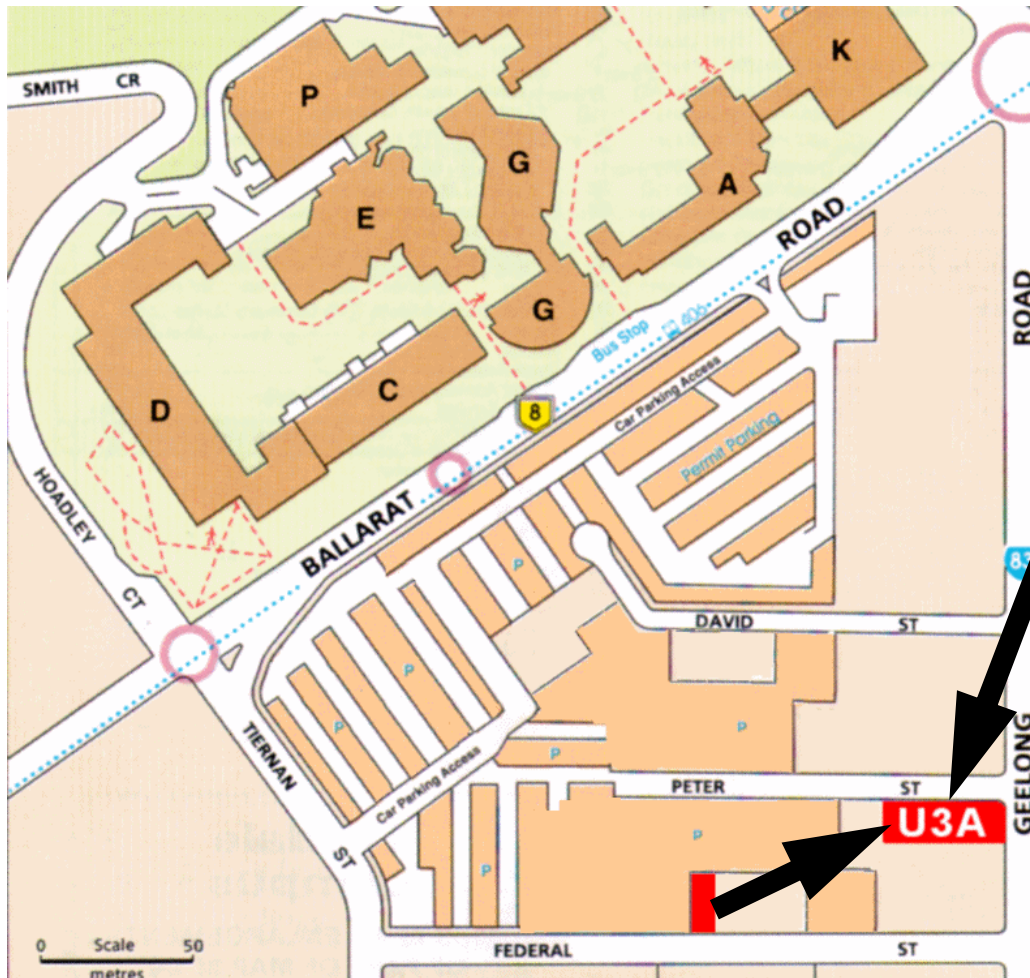

U3A Third Age Learning Western Region Inc. A0017890N Courses for 2007

22 Geelong Road Footscray 3011
Most courses run to school terms.

Telephone 9396 1792

Term 1; 30th January to 30th March. Term 2; 16th April to 29th June. Term 3; 16th July to 21st September. Term 4; 8th October to 21st December.
See your Leader / Tutor for any variation.

Third Age Learning Western Region

22 Geelong Road Footscray

Enrolment day

16th/July/2007

Classes start

17th/July/2007

House warming party

(12 Noon)23nd/July/2007