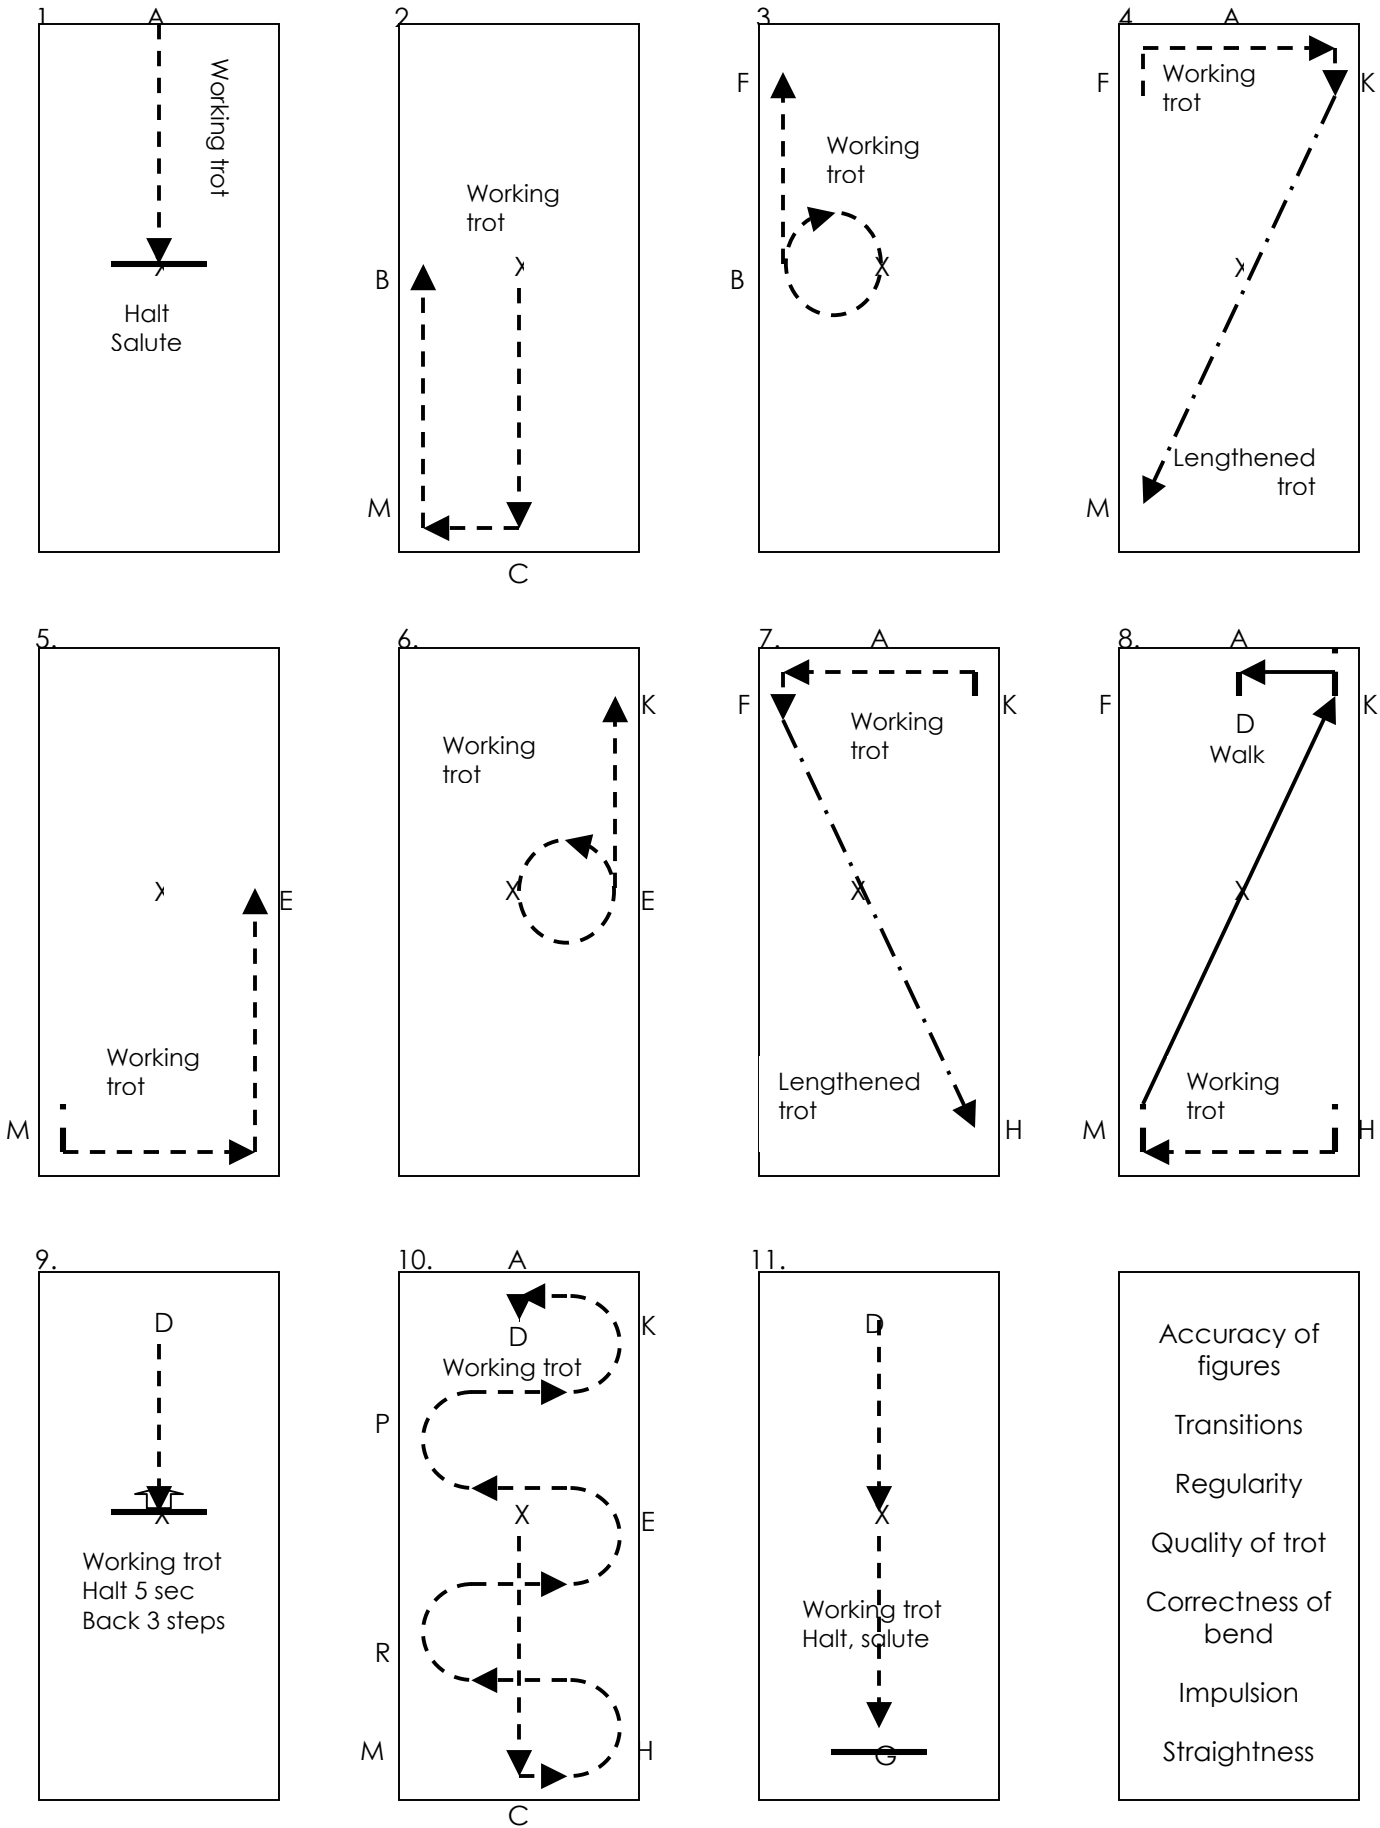

ACDS CC Novice Test (For 100 x 40mt arena)

- Accuracy of figures
- Transitions
- Regularity
- Quality of trot
- Correctness of bend
- Impulsion
- Straightness